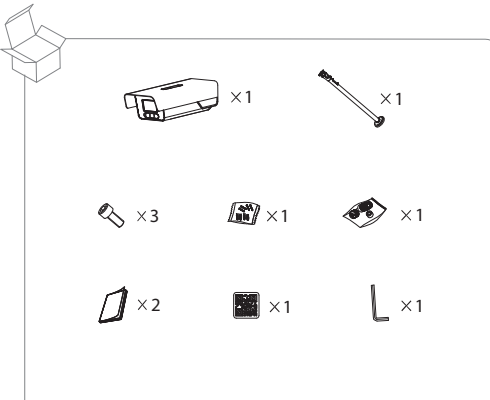

Smart ANPR Camera

Installation Guide

V1.0.2

1.8

1.9

1.10

A

1