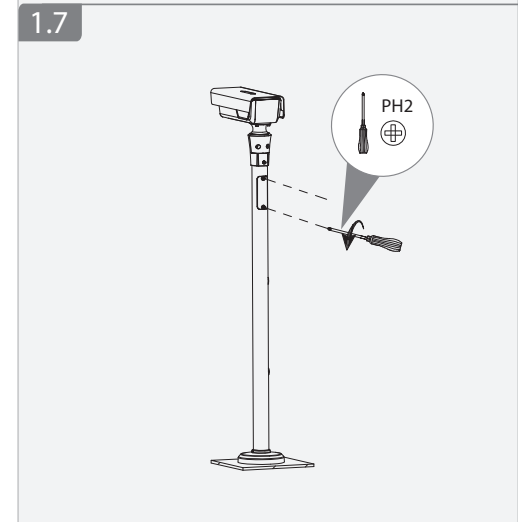

Smart ANPR Camera

Installation Guide

V1.0.2

1.8

1.9

1.10

A

1