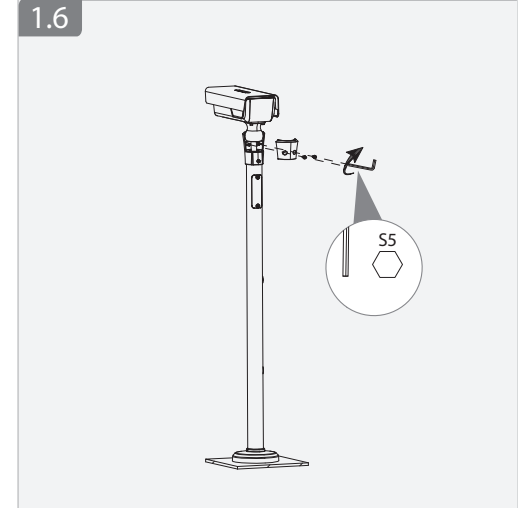

Smart ANPR Camera

Installation Guide

V1.0.2

1.8

1.9

1.10

A

1