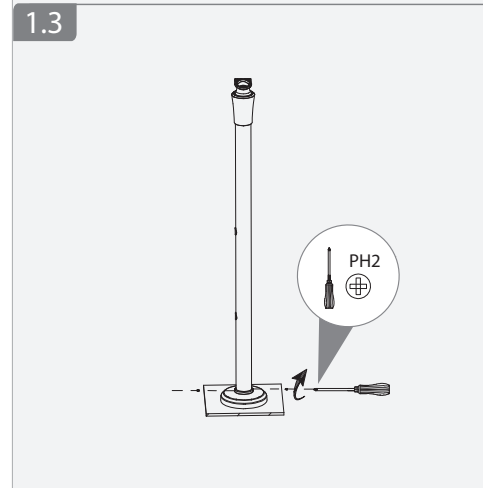

Smart ANPR Camera

Installation Guide

V1.0.2

1.8

1.9

1.10

A

1