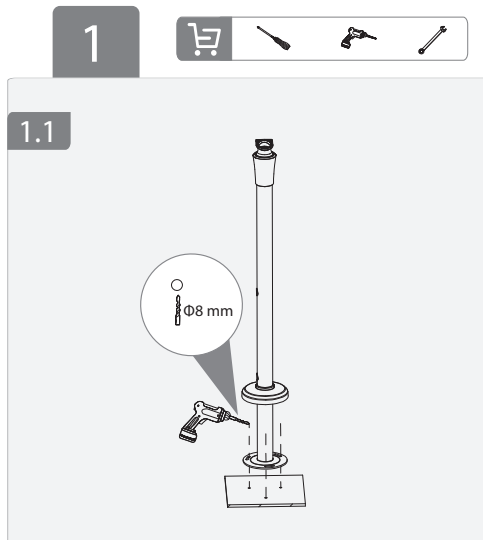

Smart ANPR Camera

Installation Guide

V1.0.2

1.8

1.9

1.10

A

1