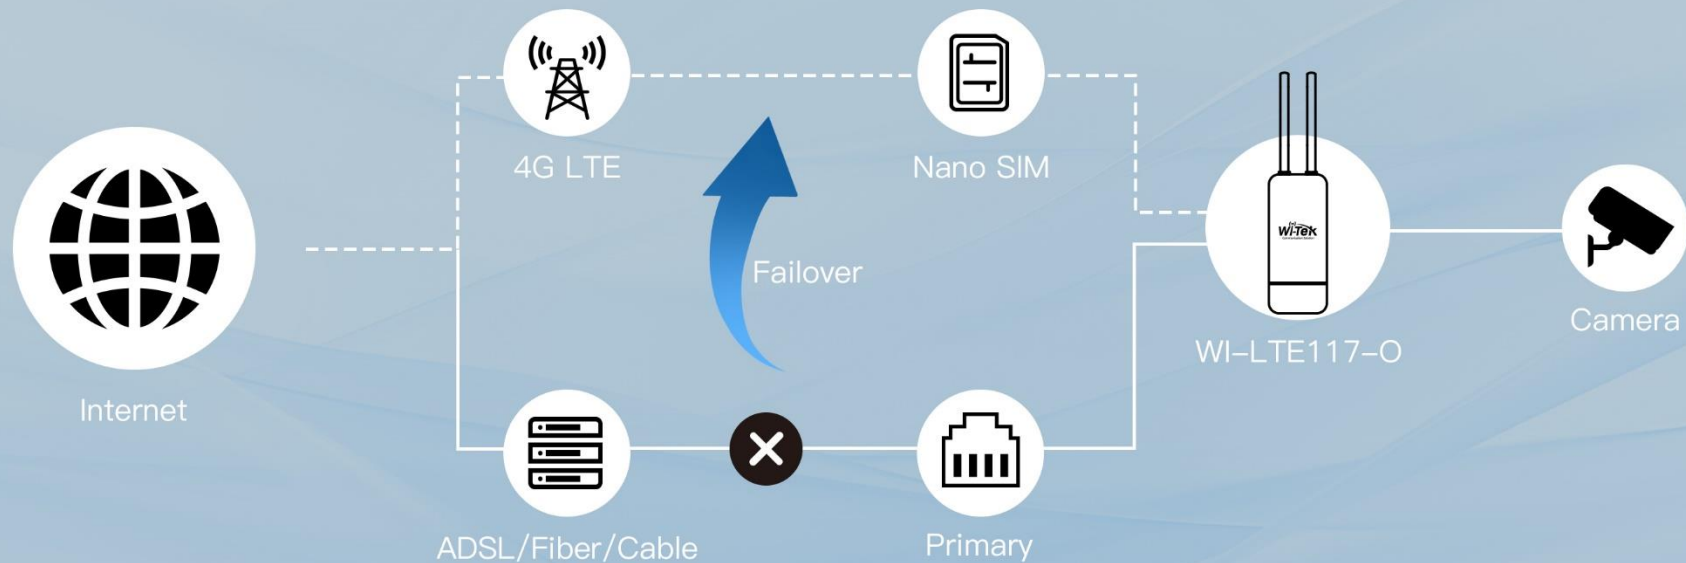

# Plug and Play, Enjoy 4G Network Sharing Everywhere

With Cat.4 technology, WI-LTE117-O can reach up to 150Mbps DL and 50Mbps UL, which allows you to share network with multiple Wi-Fi devices. Simply insert the Nano SIM Card, you can enjoy reliable network in video streaming, rapid file downloads and surveillance.

# Outdoor Design Guarantees Normal and Stable Operation

IP65  
Ingress Protection

4kV Lightning  
Protection

-30°C– 55°C  
Operating Temperature

UV  
Stabilized

# Reliable Internet Failover Ensures Network Continuity

Failover delivers redundant connectivity to ensure your network will continue to work if your primary connection goes down.

# SD-LAN Makes it Easy to Manage Remote IP Camera

● Real-time Monitoring

● Remote Management

● Enhance Security on Data Transmission

Flexible and Detachable  
External Antennas, Supporting  
Replacement by Customized  
Ones via SMA Connector