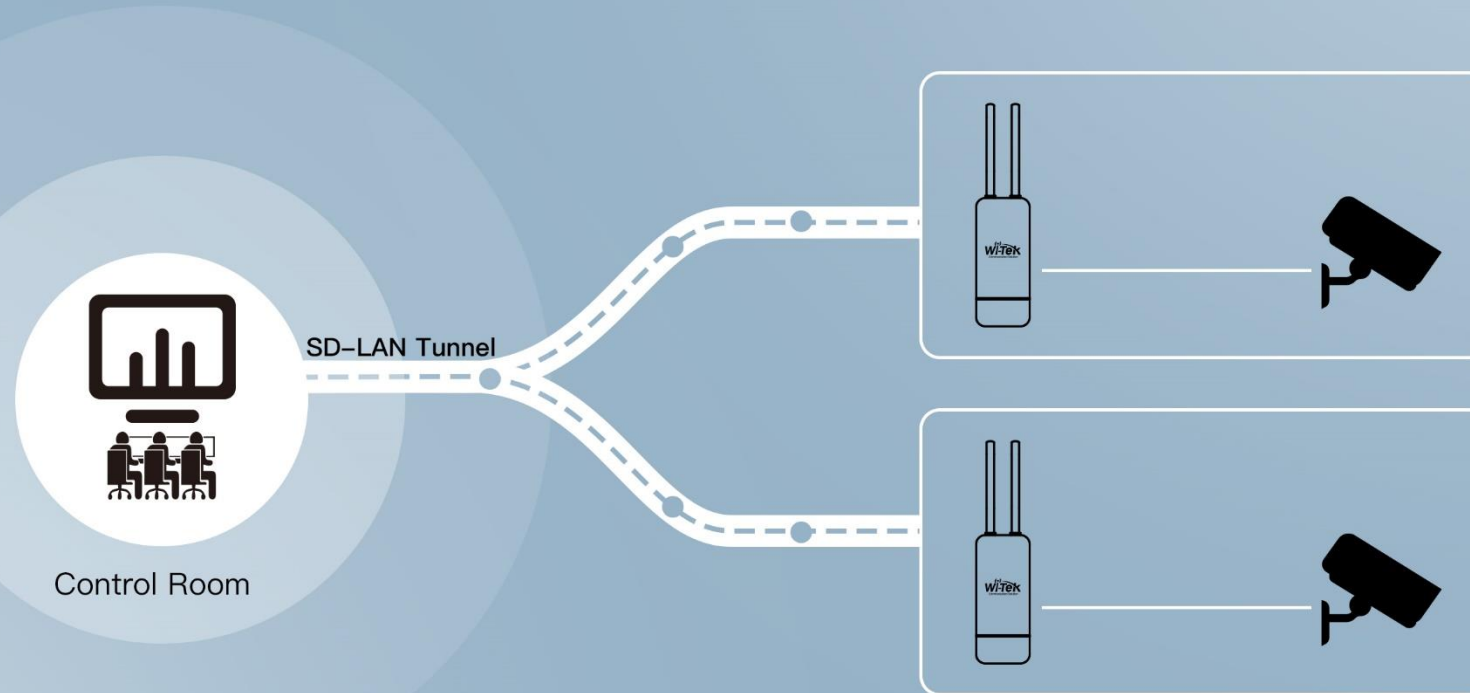

# Plug and Play, Enjoy 4G Network Sharing Everywhere

With Cat.4 technology, WI-LTE117-O can reach up to 150Mbps DL and 50Mbps UL, which allows you to share network with multiple Wi-Fi devices. Simply insert the Nano SIM Card, you can enjoy reliable network in video streaming, rapid file downloads and surveillance.

# Outdoor Design Guarantees Normal and Stable Operation

IP65  
Ingress Protection

4kV Lightning  
Protection

-30°C– 55°C  
Operating Temperature

UV  
Stabilized

# Reliable Internet Failover Ensures Network Continuity

Failover delivers redundant connectivity to ensure your network will continue to work if your primary connection goes down.

# SD-LAN Makes it Easy to Manage Remote IP Camera

● Real-time Monitoring

● Remote Management

● Enhance Security on Data Transmission

Flexible and Detachable  
External Antennas, Supporting  
Replacement by Customized  
Ones via SMA Connector