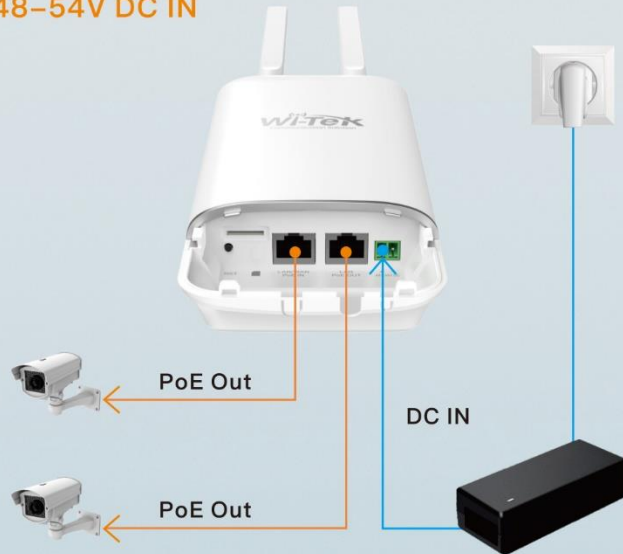

# 300Mbps Wireless 4G LTE Outdoor PoE Router

Share 4G LTE Network Wherever You Want

WI-LTE117-O

Hardware Version: V2

Wi-Tek  
COMMUNICATIONS SOLUTIONS

4G LTE  
Cat.4

PoE  
Output

IP65 Weatherproof  
Enclosure

# Plug and Play, Enjoy 4G Network Sharing Everywhere

With Cat.4 technology, WI-LTE117-O can reach up to 150Mbps DL and 50Mbps UL, which allows you to share network with multiple Wi-Fi devices. Simply insert the Nano SIM Card, you can enjoy reliable network in video streaming, rapid file downloads and surveillance.

# Flexible Power Supply and PoE Output, Ideal for Surveillance Scenarios

• 48-54V DC IN

• 802.3at PoE IN